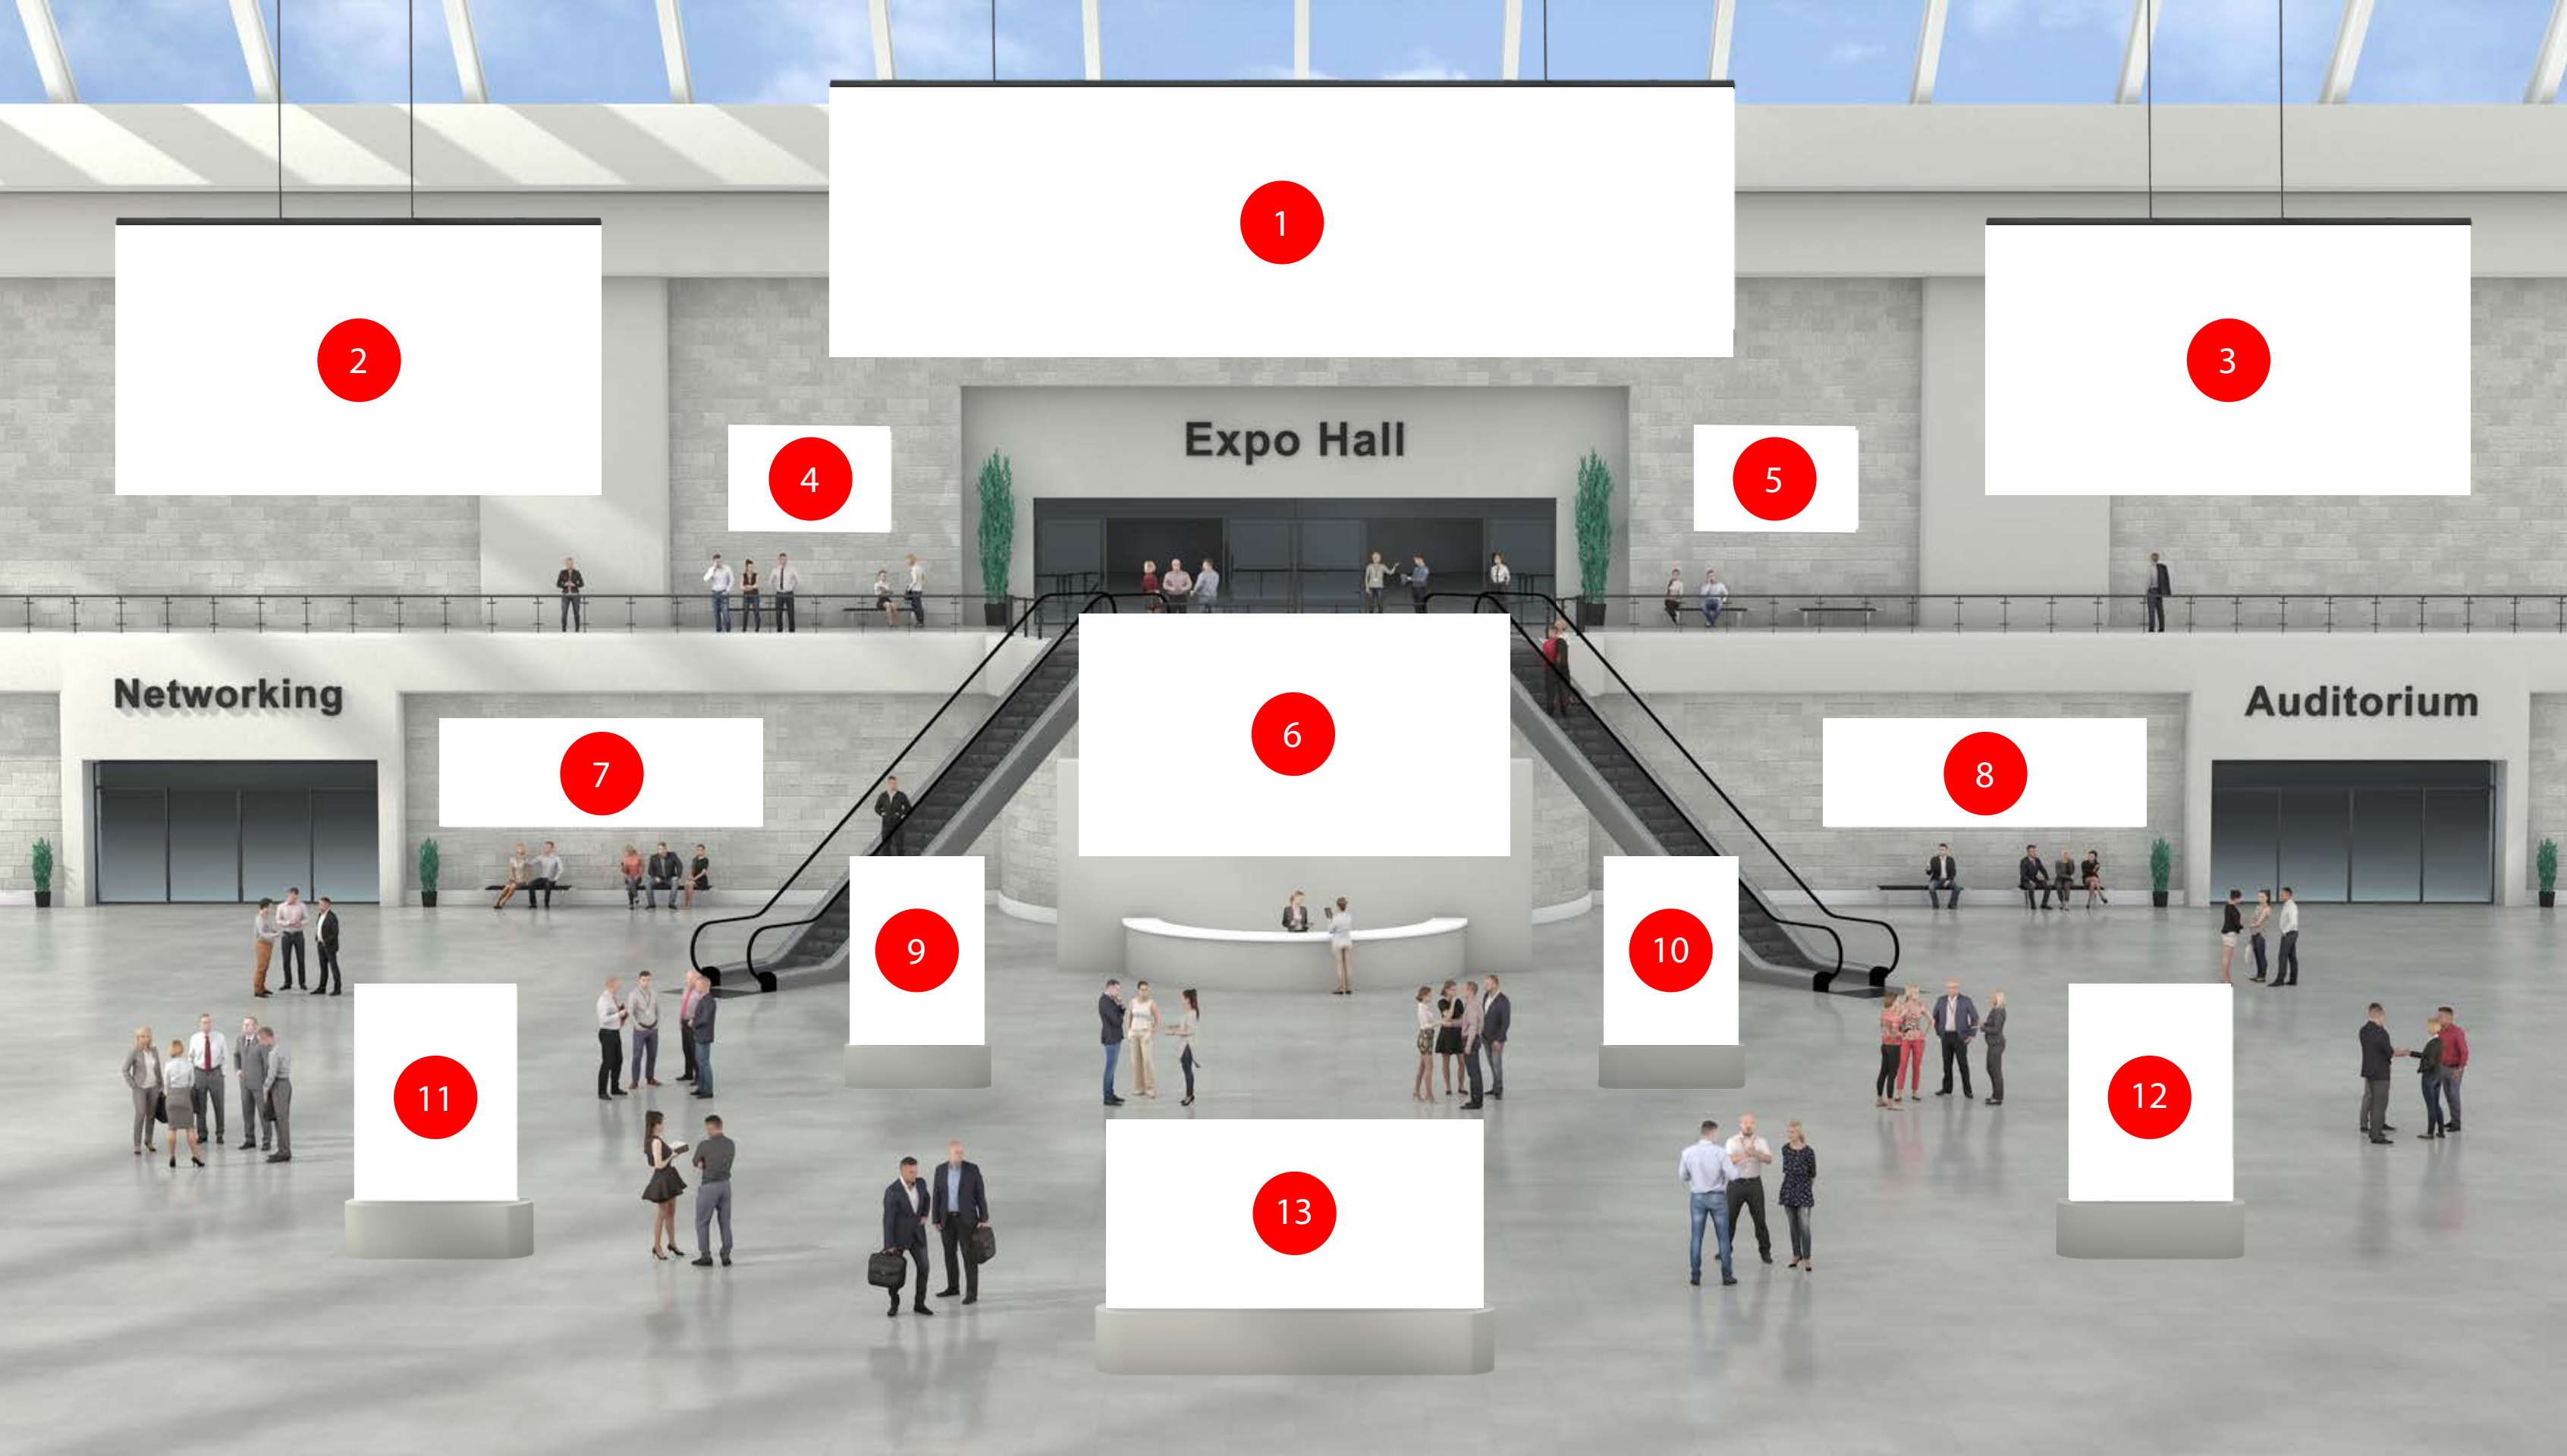

- Name files as stated (example: Show2020-entrance-main-banner.jpg)
- Must be the dimension/size specified
- Saved as .jpg
- Saved in RGB color mode
- All images to be submitted in a zip file in one service ticket

To insure quality and timely delivery, all necessary image files must be submitted to eShow’s Creative Services team 30 days prior to VEM® testing/going live.

Entrance

#	width (px)	height (px)	file name	format
1	1920	960	EVENT-YEAR-entrance-roof-billboard-L	JPG
2	1920	960	EVENT-YEAR-entrance-roof-billboard-R	JPG
3	1920	480	EVENT-YEAR-entrance-main-banner	JPG
4	1920	960	EVENT-YEAR-entrance-ground-billboard	JPG

Lobby

#	width (px)	height (px)	file name	format
1	670	200	EVENT-YEAR-lobby-main-banner	JPG
2	360	200	EVENT-YEAR-lobby-hanging-banner-L	JPG
3	360	200	EVENT-YEAR-lobby-hanging-banner-R	JPG
4	120	80	EVENT-YEAR-lobby-top-wall-poster-L	JPG
5	120	80	EVENT-YEAR-lobby-top-wall-poster-R	JPG
6	320	180	EVENT-YEAR-lobby-desk-screen	JPG
7	240	80	EVENT-YEAR-lobby-bottom-wall-poster-L	JPG
8	240	80	EVENT-YEAR-lobby-bottom-wall-poster-R	JPG
9	100	140	EVENT-YEAR-lobby-standing-sign-back-L	JPG
10	100	140	EVENT-YEAR-lobby-standing-sign-back-R	JPG
11	120	160	EVENT-YEAR-lobby-standing-sign-front-L	JPG
12	120	160	EVENT-YEAR-lobby-standing-sign-front-R	JPG
13	280	140	EVENT-YEAR-lobby-standing-sign-front-center	JPG

Expo Hall

#	width (px)	height (px)	file name	format
1	800	260	EVENT-YEAR-expo-hall-banner-center	JPG
2	240	180	EVENT-YEAR-expo-hall-banner-L	JPG
3	240	180	EVENT-YEAR-expo-hall-banner-R	JPG

Auditorium

#	width (px)	height (px)	file name	format
1	730	110	EVENT-YEAR-auditorium-banner-top	JPG
2	300	540	EVENT-YEAR-auditorium-banner-L	JPG
3	300	540	EVENT-YEAR-auditorium-banner-R	JPG