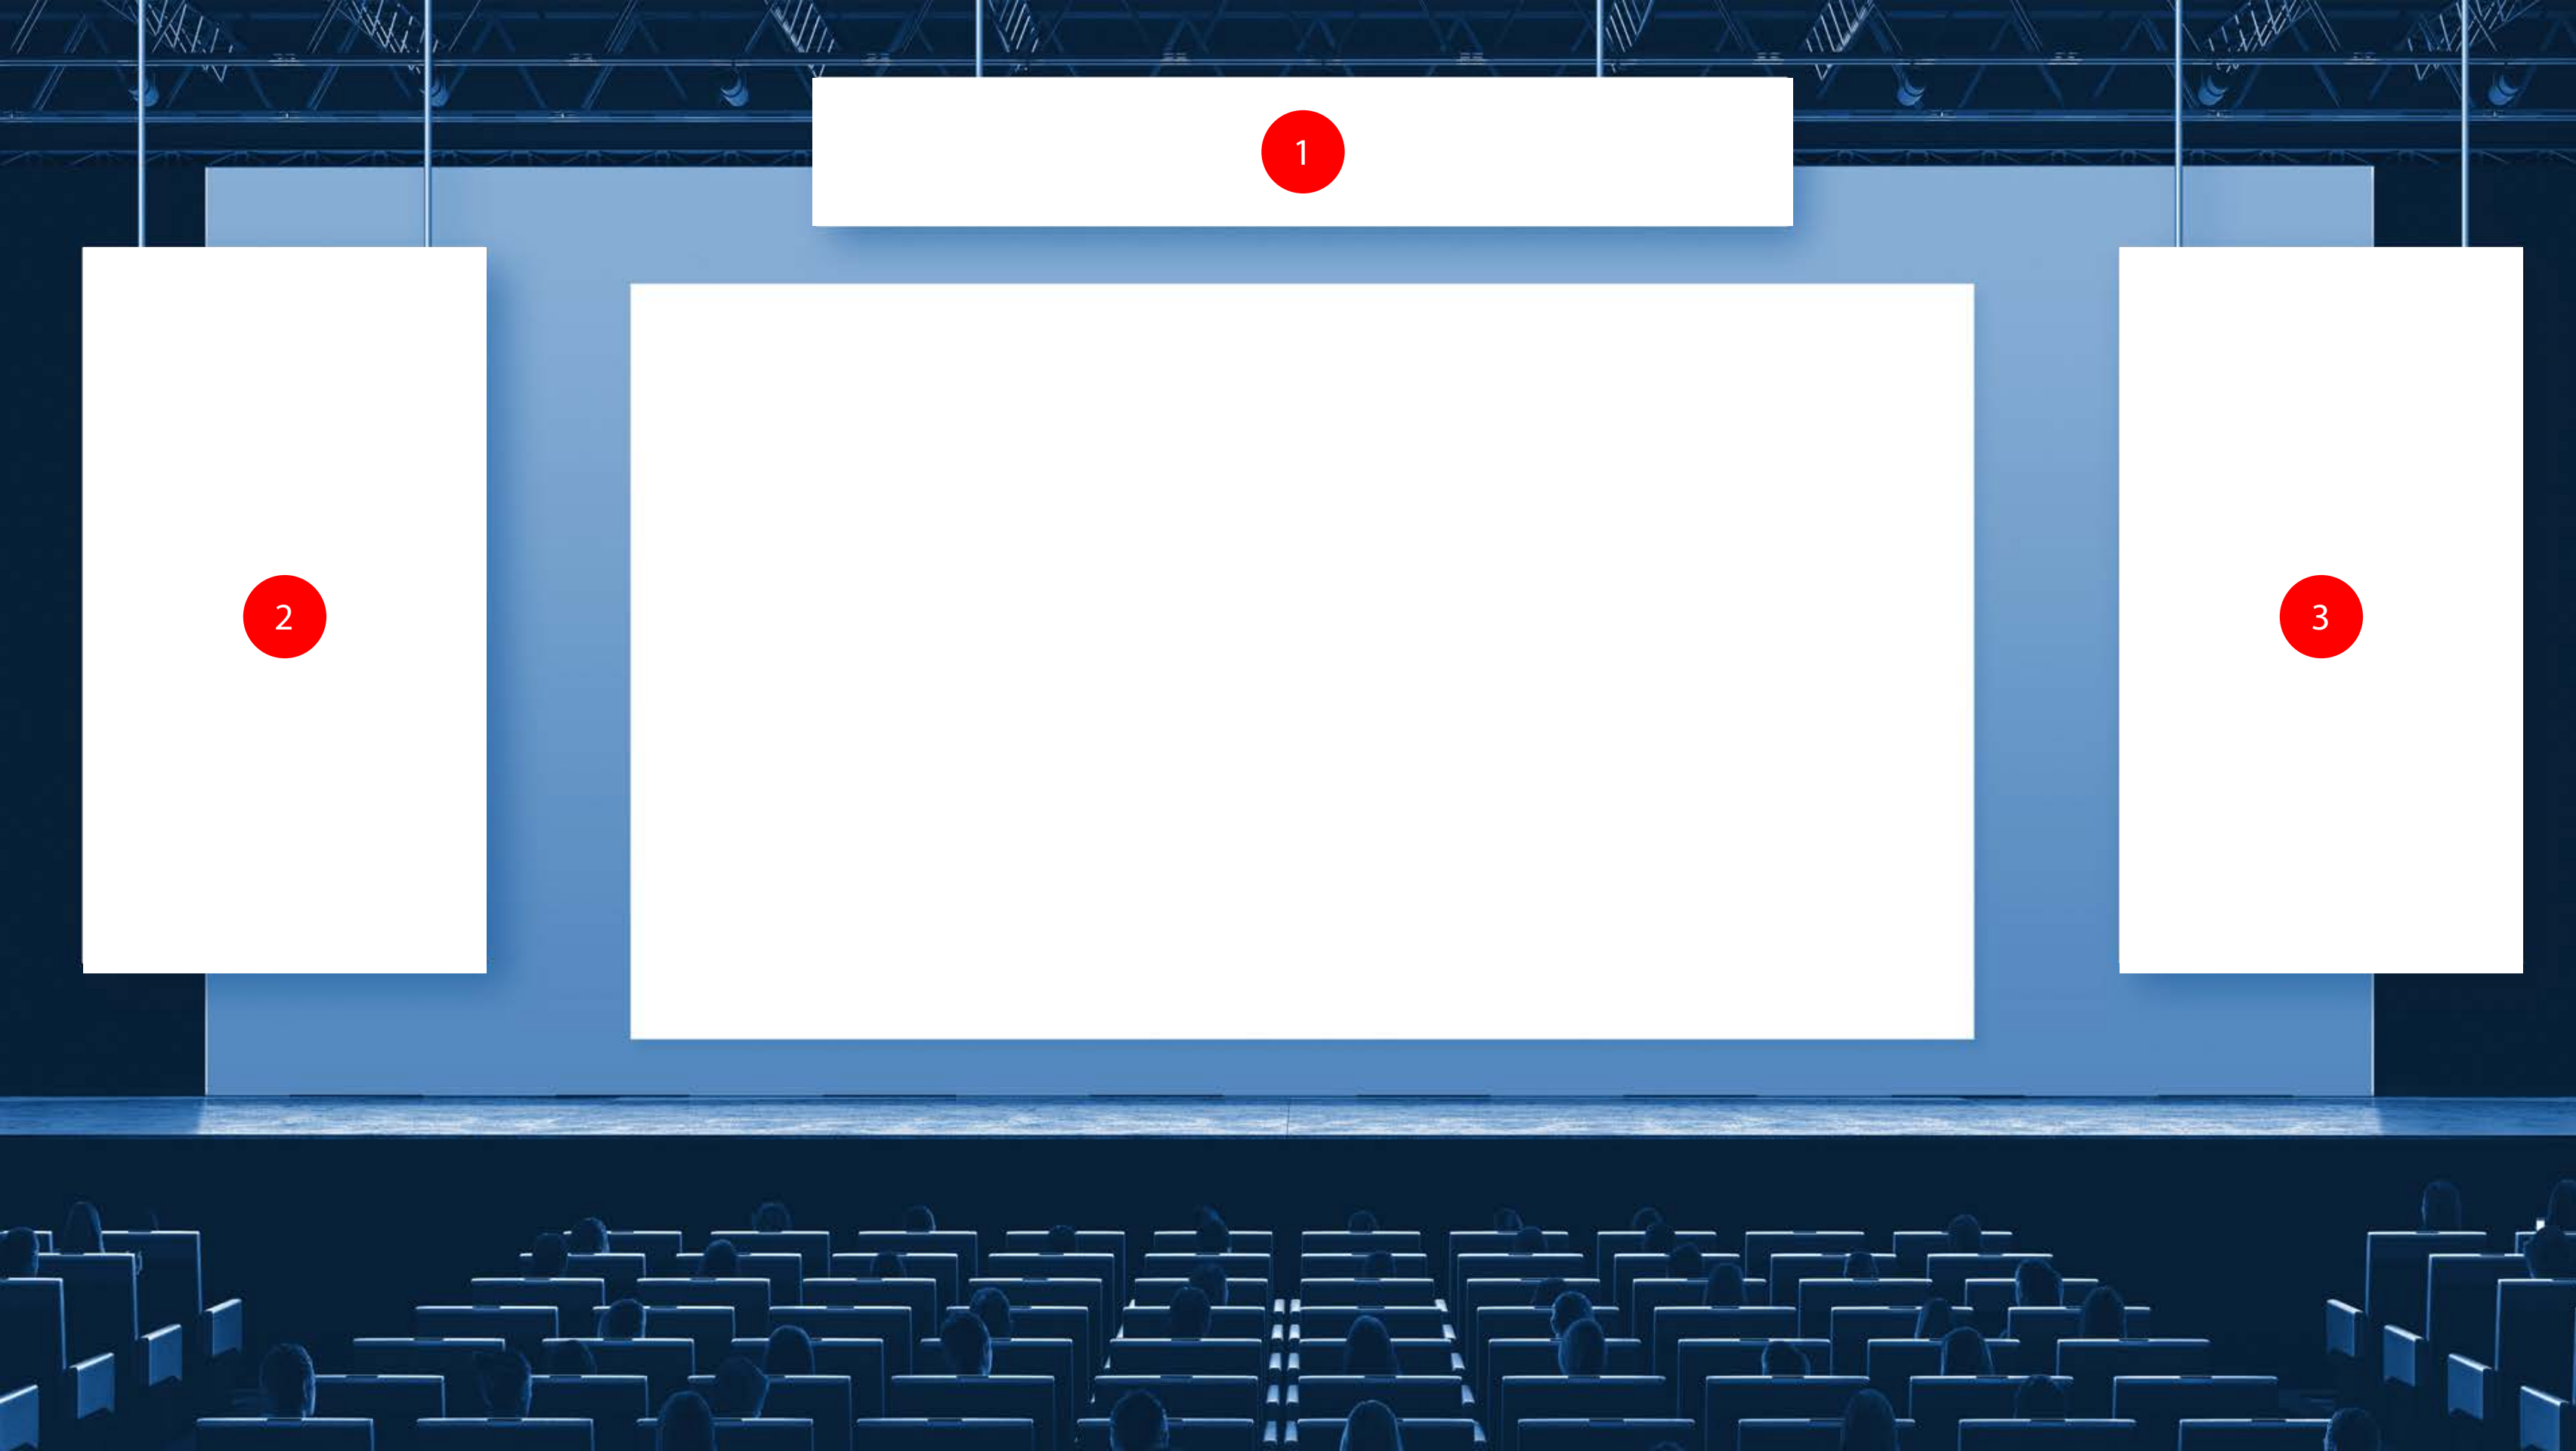

- Name files as stated (example: Show2020-entrance-main-banner.jpg)
- Must be the dimension/size specified
- Saved as .jpg
- Saved in RGB color mode
- All images to be submitted in a zip file in one service ticket

To insure quality and timely delivery, all necessary image files must be submitted to eShow’s Creative Services team 30 days prior to VEM® testing/going live.

Entrance

#	width (px)	height (px)	file name	format
1	1920	960	EVENT-YEAR-entrance-roof-billboard-L	JPG
2	1920	960	EVENT-YEAR-entrance-roof-billboard-R	JPG
3	1920	480	EVENT-YEAR-entrance-main-banner	JPG
4	1920	960	EVENT-YEAR-entrance-ground-billboard	JPG

Lobby

#	width (px)	height (px)	file name	format
1	670	200	EVENT-YEAR-lobby-main-banner	JPG
2	360	200	EVENT-YEAR-lobby-hanging-banner-L	JPG
3	360	200	EVENT-YEAR-lobby-hanging-banner-R	JPG
4	120	80	EVENT-YEAR-lobby-top-wall-poster-L	JPG
5	120	80	EVENT-YEAR-lobby-top-wall-poster-R	JPG
6	320	180	EVENT-YEAR-lobby-desk-screen	JPG
7	240	80	EVENT-YEAR-lobby-bottom-wall-poster-L	JPG
8	240	80	EVENT-YEAR-lobby-bottom-wall-poster-R	JPG
9	100	140	EVENT-YEAR-lobby-standing-sign-back-L	JPG
10	100	140	EVENT-YEAR-lobby-standing-sign-back-R	JPG
11	120	160	EVENT-YEAR-lobby-standing-sign-front-L	JPG
12	120	160	EVENT-YEAR-lobby-standing-sign-front-R	JPG
13	280	140	EVENT-YEAR-lobby-standing-sign-front-center	JPG

Expo Hall

#	width (px)	height (px)	file name	format
1	800	260	EVENT-YEAR-expo-hall-banner-center	JPG
2	240	180	EVENT-YEAR-expo-hall-banner-L	JPG
3	240	180	EVENT-YEAR-expo-hall-banner-R	JPG

Auditorium

#	width (px)	height (px)	file name	format
1	730	110	EVENT-YEAR-auditorium-banner-top	JPG
2	300	540	EVENT-YEAR-auditorium-banner-L	JPG
3	300	540	EVENT-YEAR-auditorium-banner-R	JPG