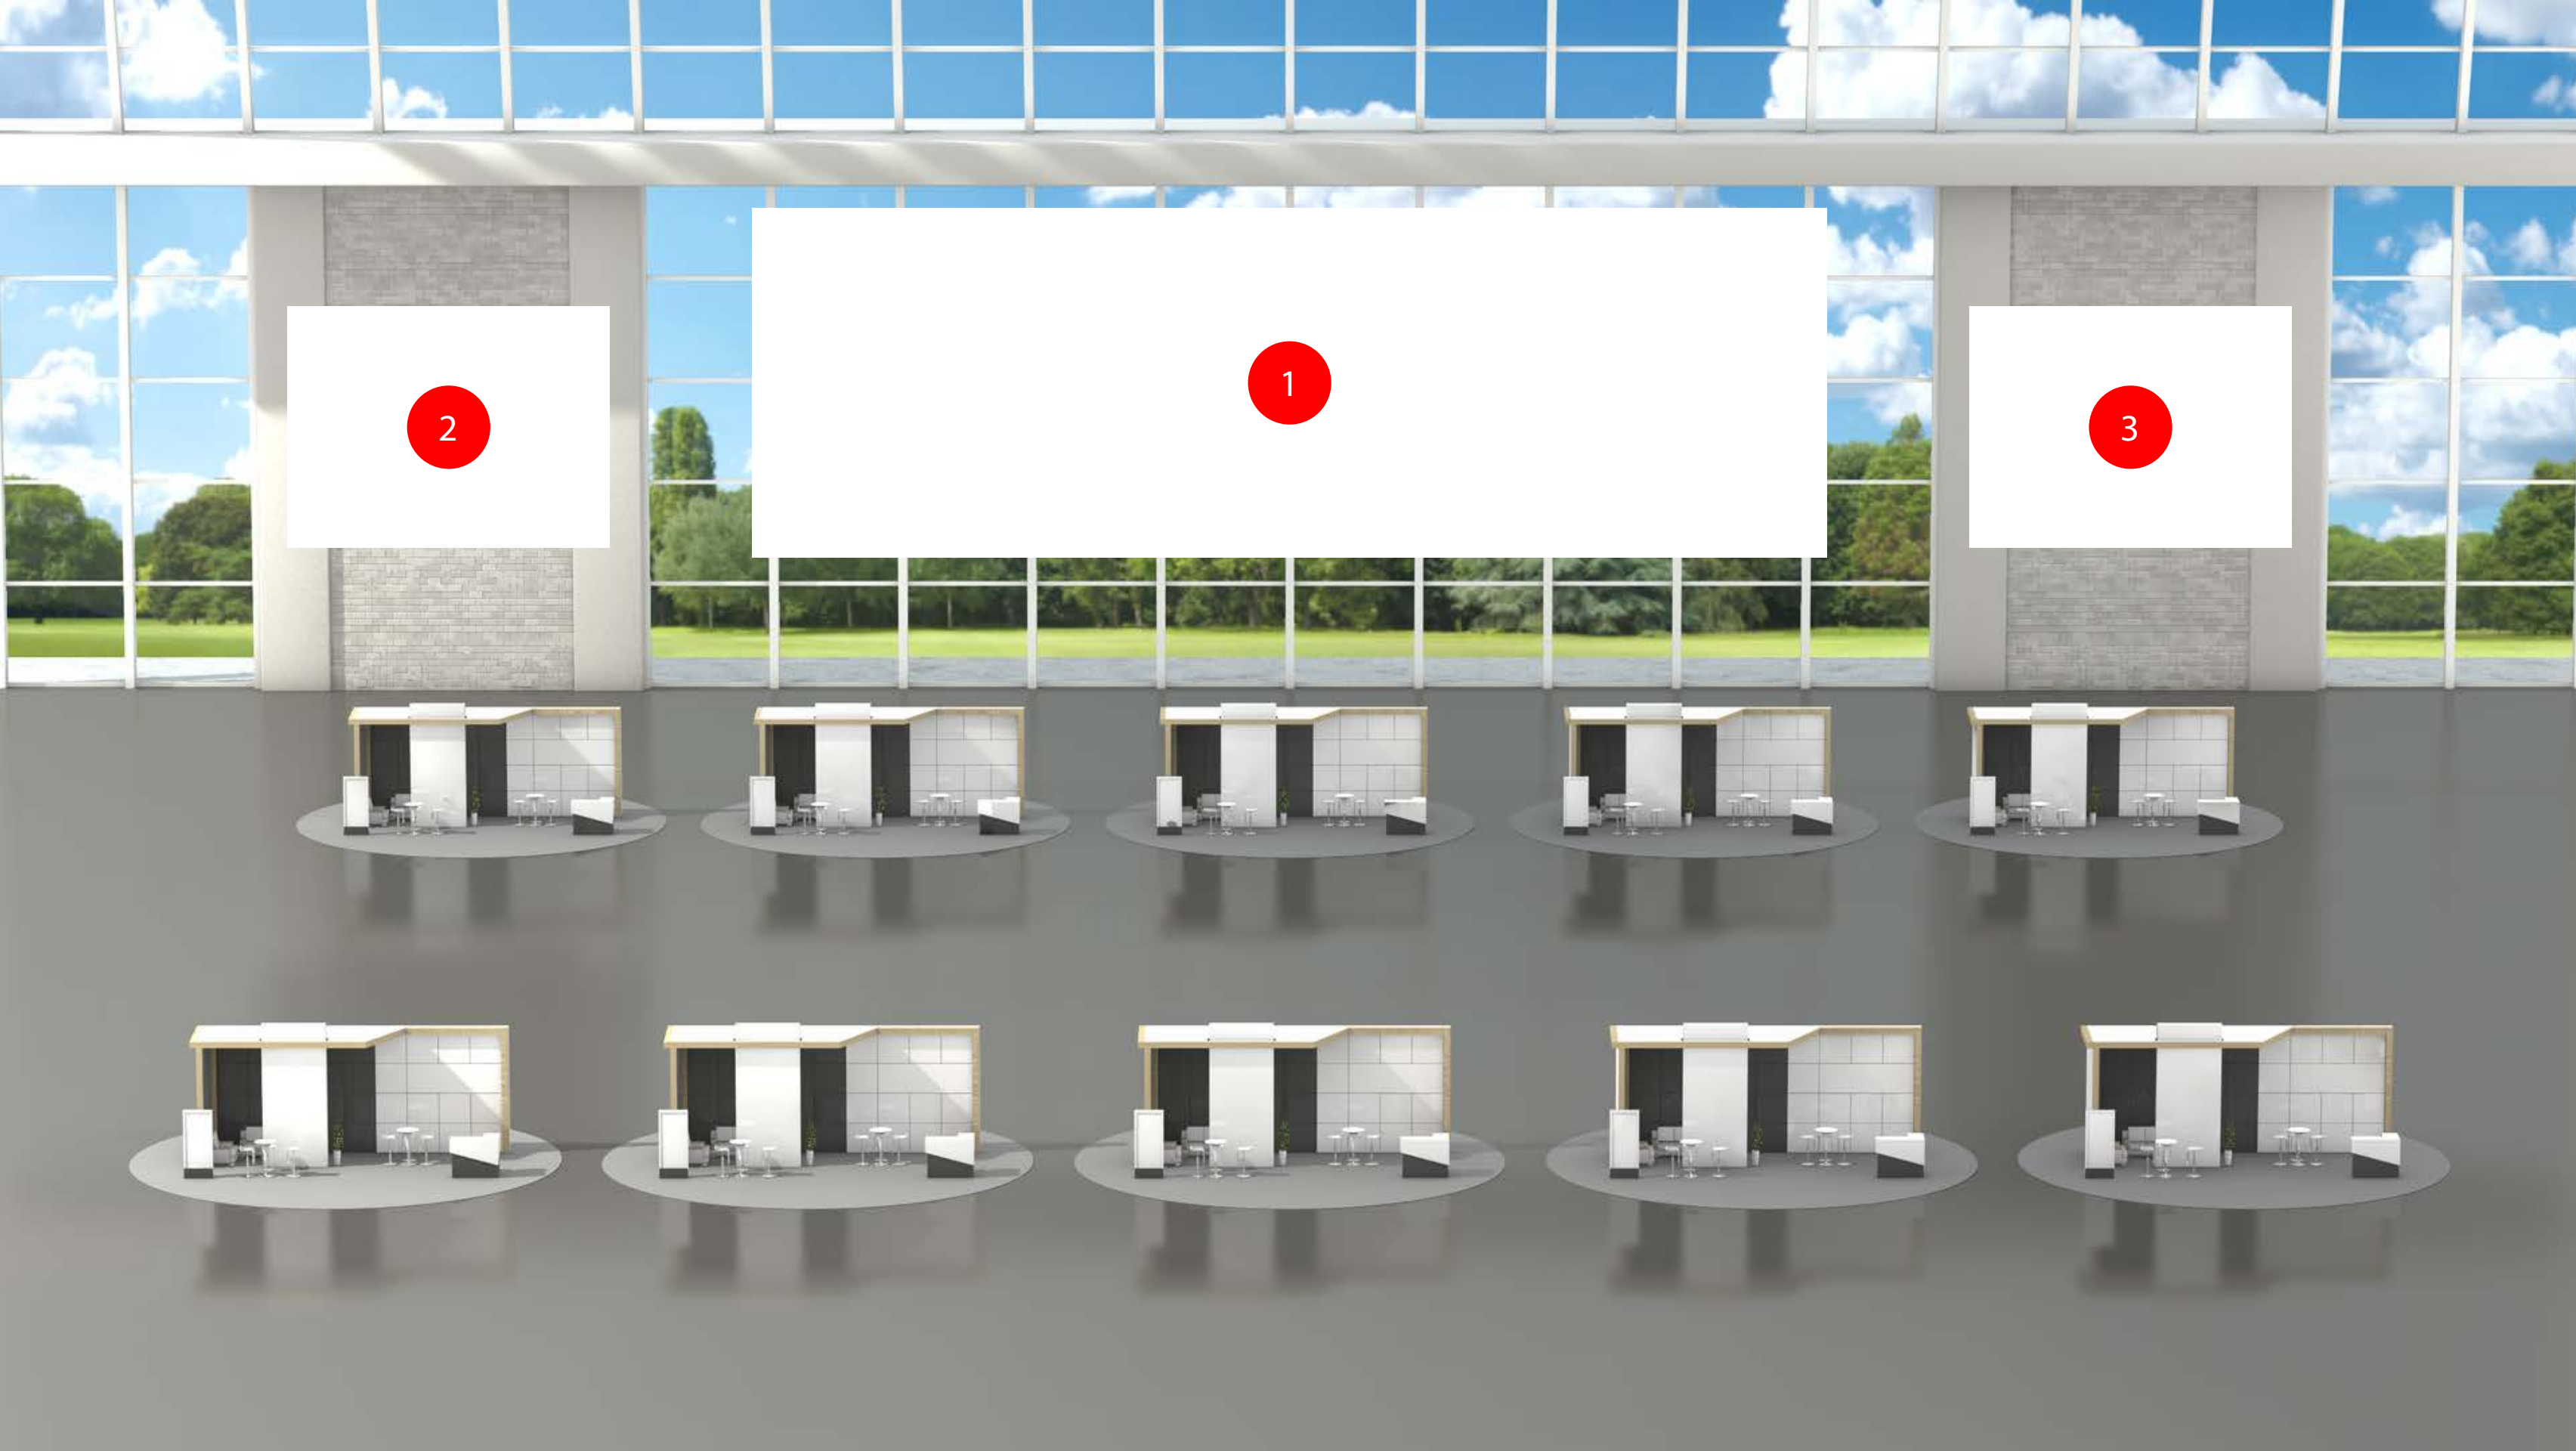

To insure quality and timely delivery, all necessary image files must be submitted to eShow’s Creative Services team 30 days prior to VEM® testing/going live.

Entrance

#	width (px)	height (px)	file name	format
1	1920	960	EVENT-YEAR-entrance-roof-billboard-L	JPG
2	1920	960	EVENT-YEAR-entrance-roof-billboard-R	JPG
3	1920	480	EVENT-YEAR-entrance-main-banner	JPG
4	1920	960	EVENT-YEAR-entrance-ground-billboard	JPG

Lobby

#	width (px)	height (px)	file name	format
1	670	200	EVENT-YEAR-lobby-main-banner	JPG
2	360	200	EVENT-YEAR-lobby-hanging-banner-L	JPG
3	360	200	EVENT-YEAR-lobby-hanging-banner-R	JPG
4	120	80	EVENT-YEAR-lobby-top-wall-poster-L	JPG
5	120	80	EVENT-YEAR-lobby-top-wall-poster-R	JPG
6	320	180	EVENT-YEAR-lobby-desk-screen	JPG
7	240	80	EVENT-YEAR-lobby-bottom-wall-poster-L	JPG
8	240	80	EVENT-YEAR-lobby-bottom-wall-poster-R	JPG
9	100	140	EVENT-YEAR-lobby-standing-sign-back-L	JPG
10	100	140	EVENT-YEAR-lobby-standing-sign-back-R	JPG
11	120	160	EVENT-YEAR-lobby-standing-sign-front-L	JPG
12	120	160	EVENT-YEAR-lobby-standing-sign-front-R	JPG
13	280	140	EVENT-YEAR-lobby-standing-sign-front-center	JPG

Expo Hall

#	width (px)	height (px)	file name	format
1	800	260	EVENT-YEAR-expo-hall-banner-center	JPG
2	240	180	EVENT-YEAR-expo-hall-banner-L	JPG
3	240	180	EVENT-YEAR-expo-hall-banner-R	JPG

Auditorium

#	width (px)	height (px)	file name	format
1	730	110	EVENT-YEAR-auditorium-banner-top	JPG
2	300	540	EVENT-YEAR-auditorium-banner-L	JPG
3	300	540	EVENT-YEAR-auditorium-banner-R	JPG